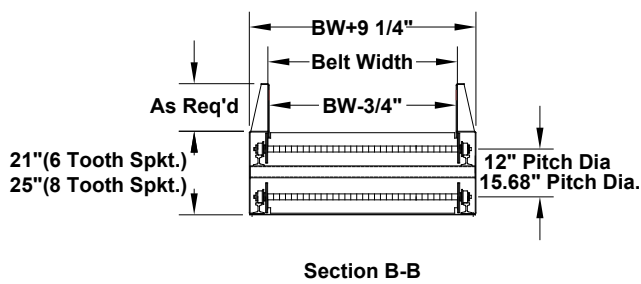

Model 660 6" Pitch Hinged Steel Belt Conveyor

800-558-3616 Fax: 920-982-7750
 sales@titanconveyors.com
 www.titanconveyors.com
 735 Industrial Loop Road
 New London, WI 54961