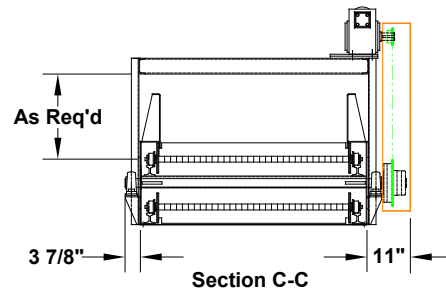

Model 660 6" Pitch Hinged Steel Belt Conveyor

800-558-3616 Fax: 920-982-7750
 sales@titanconveyors.com
 www.titanconveyors.com
 735 Industrial Loop Road
 New London, WI 54961