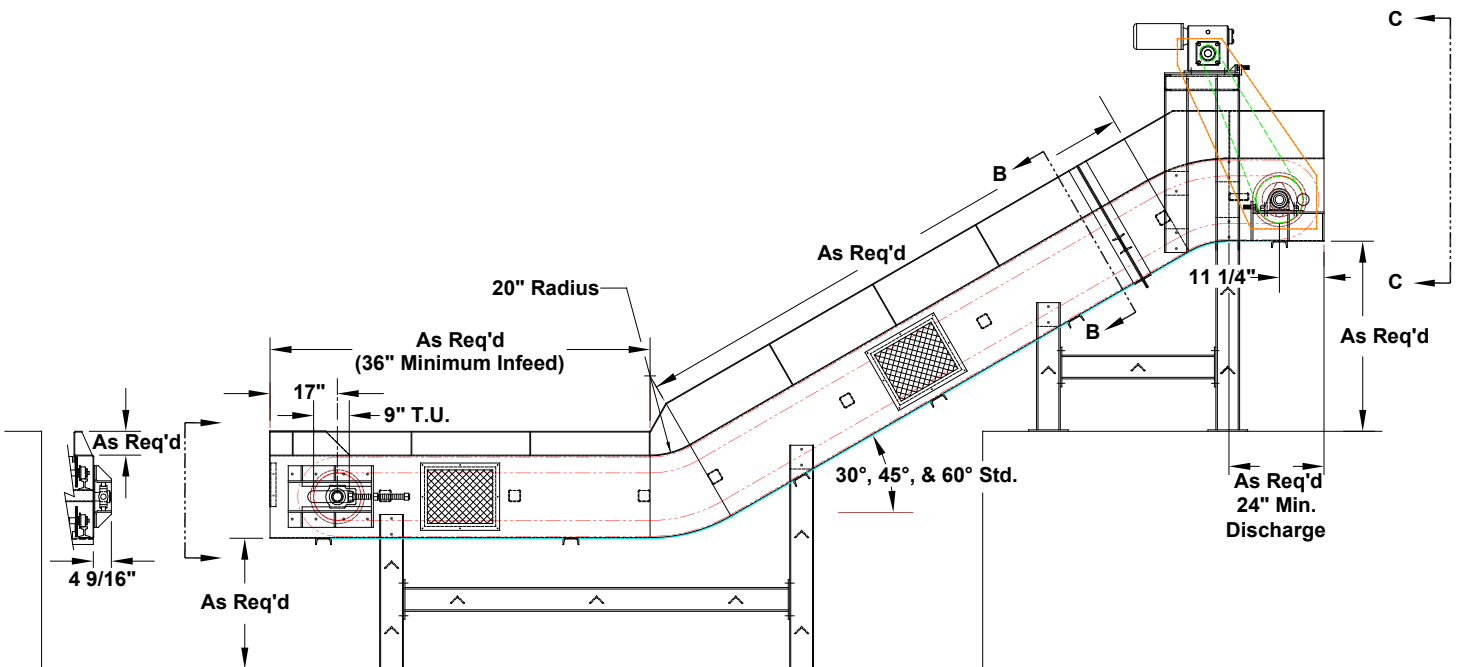

Model 660 6" Pitch Hinged Steel Belt Conveyor

800-558-3616 Fax: 920-982-7750
 sales@titanconveyors.com
 www.titanconveyors.com
 735 Industrial Loop Road
 New London, WI 54961