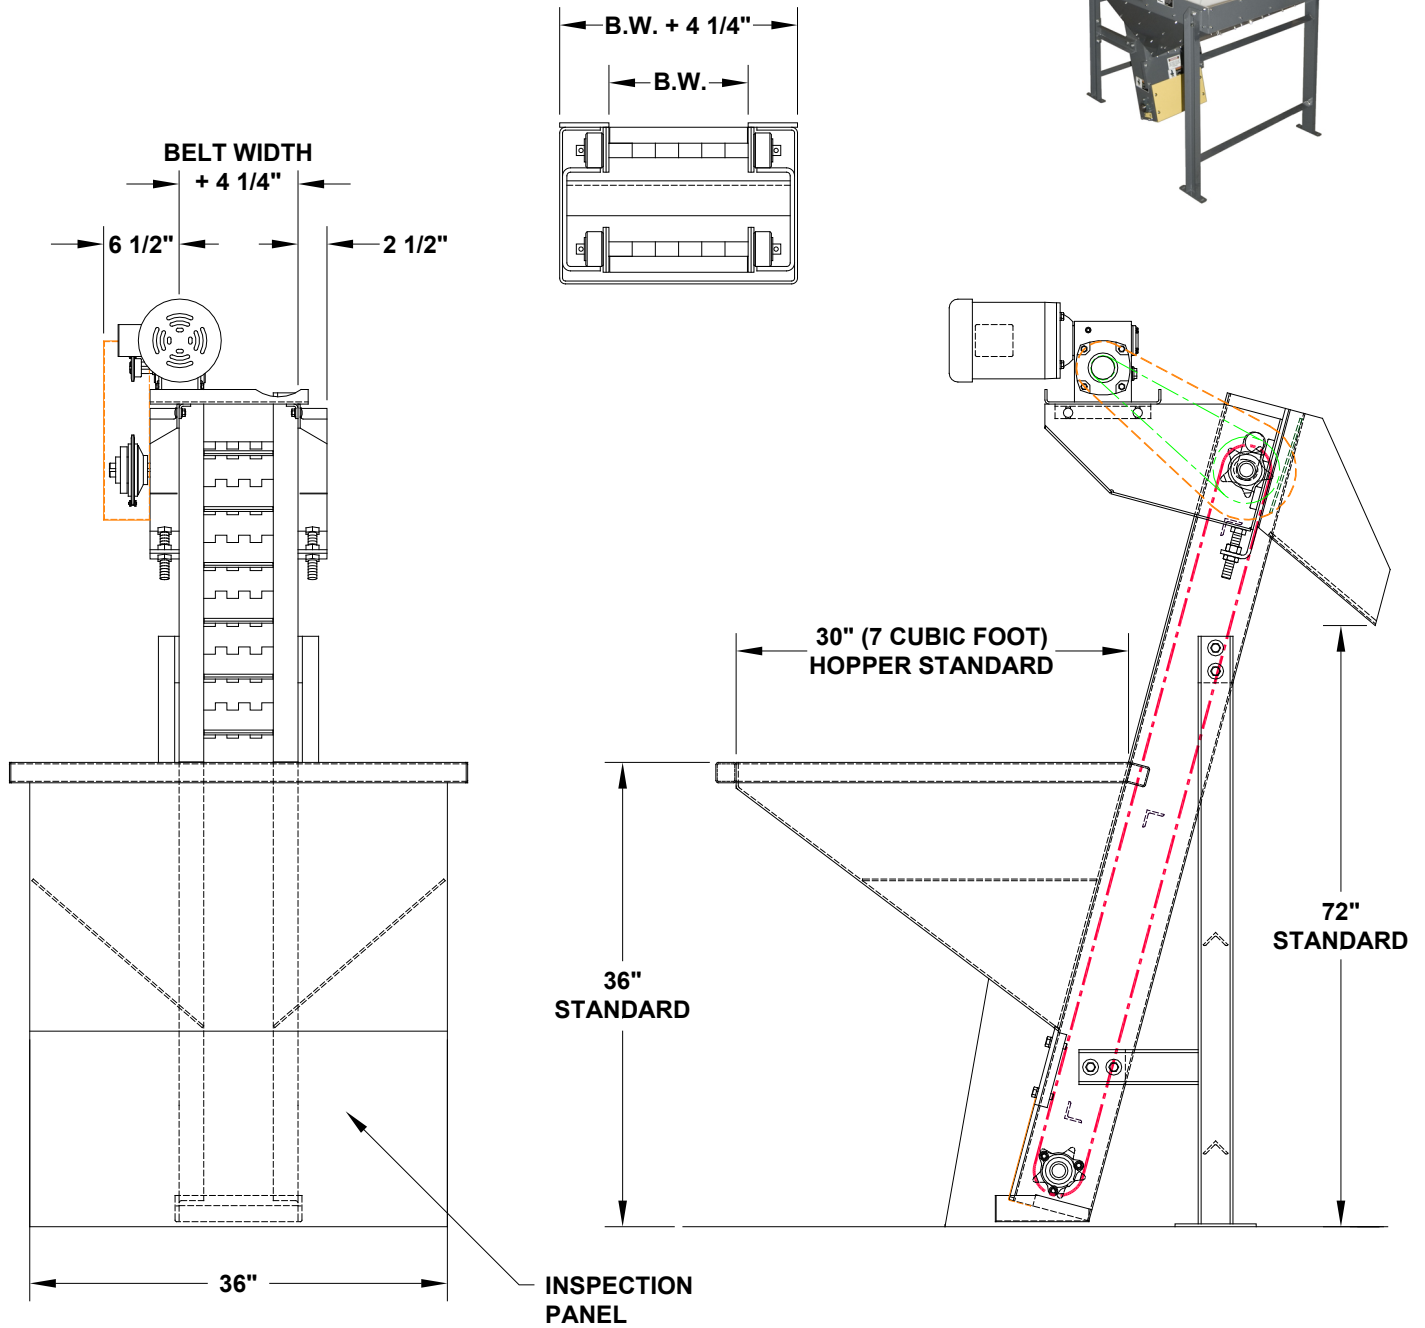

Model 350 "Pro Feed" Parts Conveyor

800-558-3616 Fax: 920-982-7750
 sales@titanconveyors.com
 www.titanconveyors.com
 735 Industrial Loop Road
 New London, WI 54961